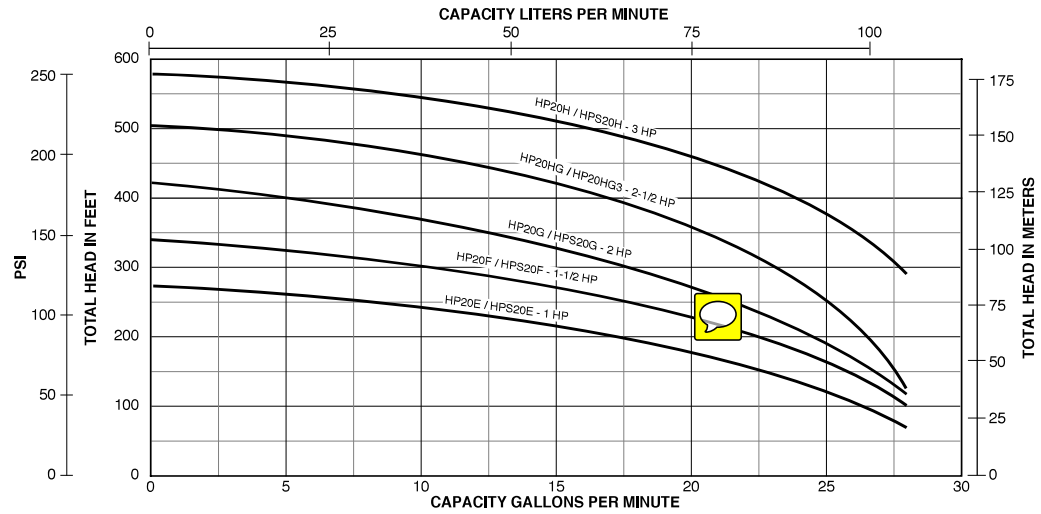

# HP/HPS Series Signature 2000®

**PUMP PERFORMANCE: 20 GPM**

**PUMP PERFORMANCE: 30 GPM**